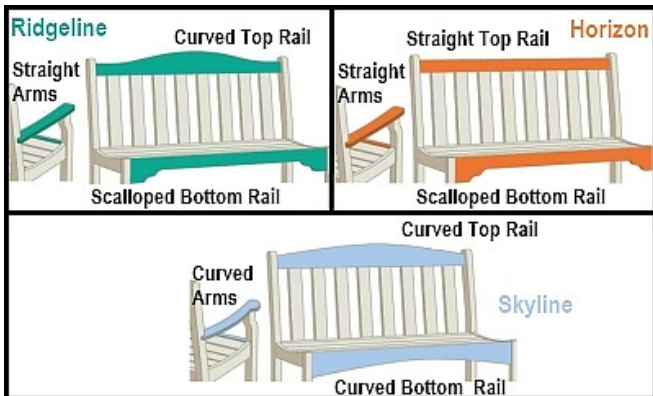

American Recycled Plastic, Inc.

A Family Owned & Operated Business Since 1989

25^{Years}

1989 - 2014
Celebrating 25 Years

Product Summary

Seashore Armless Bench

- Sizes: 3', 4' or 5'
- Weight: 40, 55 or 69 lbs
- Dimensions: 23" W x 36" H
- Options:
  Ridgeline Back
  Skyline Back
  Horizon Back
- Email your quote request to:
  amy@itsrecycled.com

American Recycled Plastic, Inc.

Available Colors

American Recycled Plastic, Inc.

865.738.3439

www.itsrecycled.com