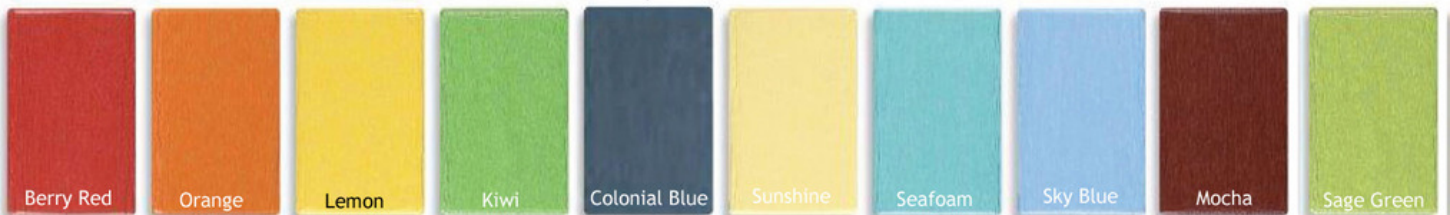

2-Tone Available (Upcharge)

Email your quote request to:

amy@itsrecycled.com

American Recycled Plastic, Inc.

Coastal Adirondack, Weath.Wood

American Recycled Plastic, Inc.

American Recycled Plastic, Inc.

American Recycled Plastic: Seashore Collection Colors