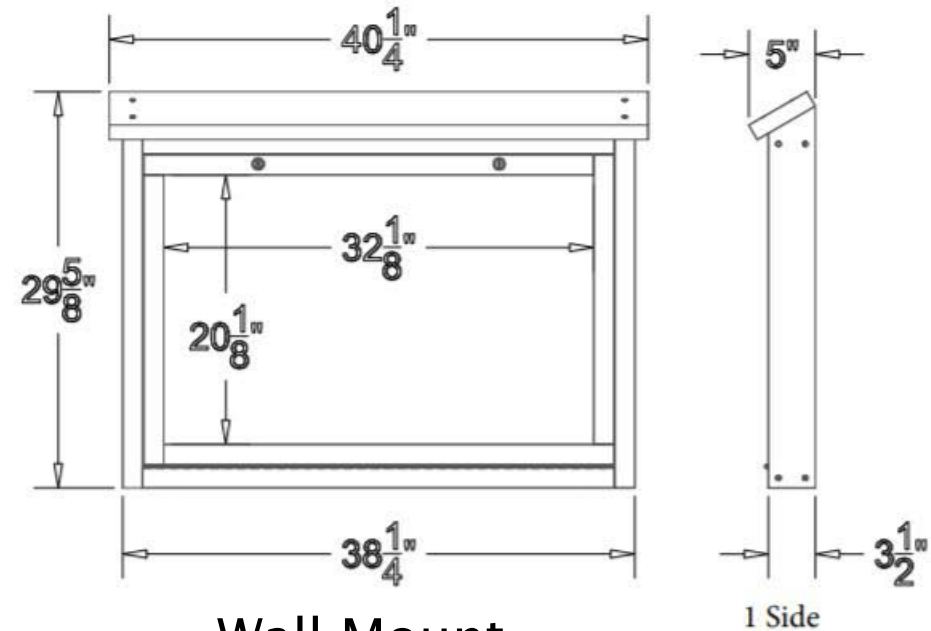

Legacy Message Boards - Medium Size

Single or Double Sided w/2 Posts

Wall Mount