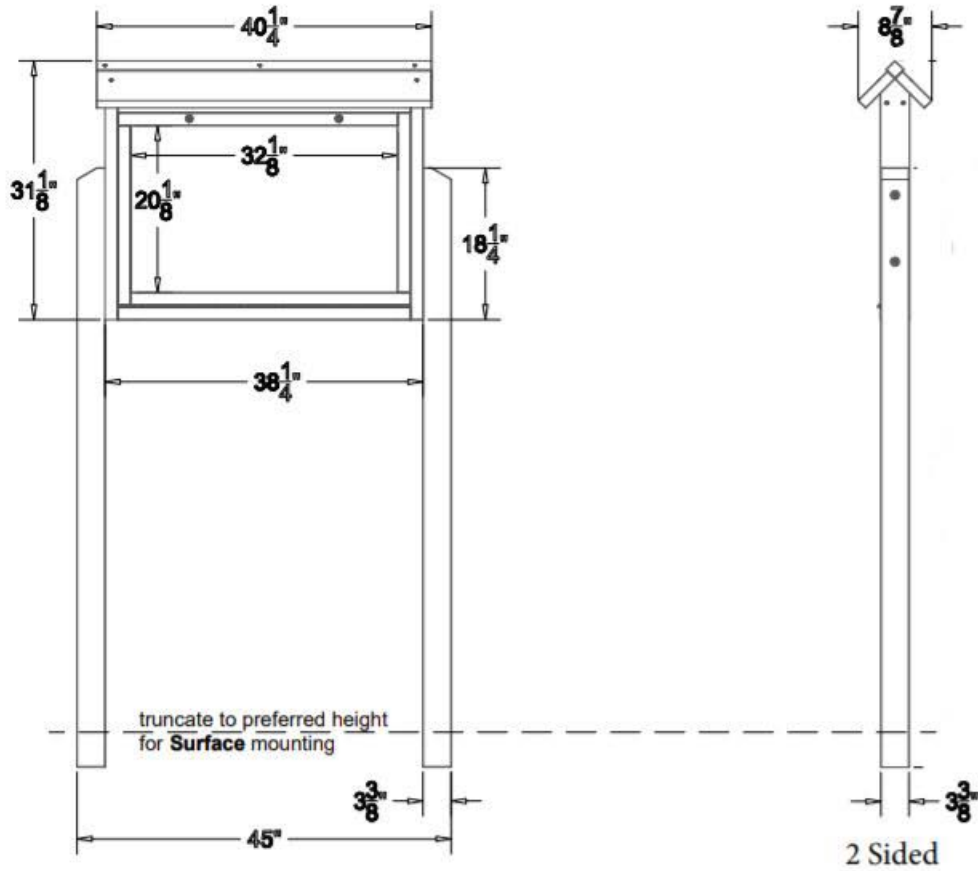

Legacy Message Boards - Medium Size

Single or Double Sided w/2 Posts

Wall Mount