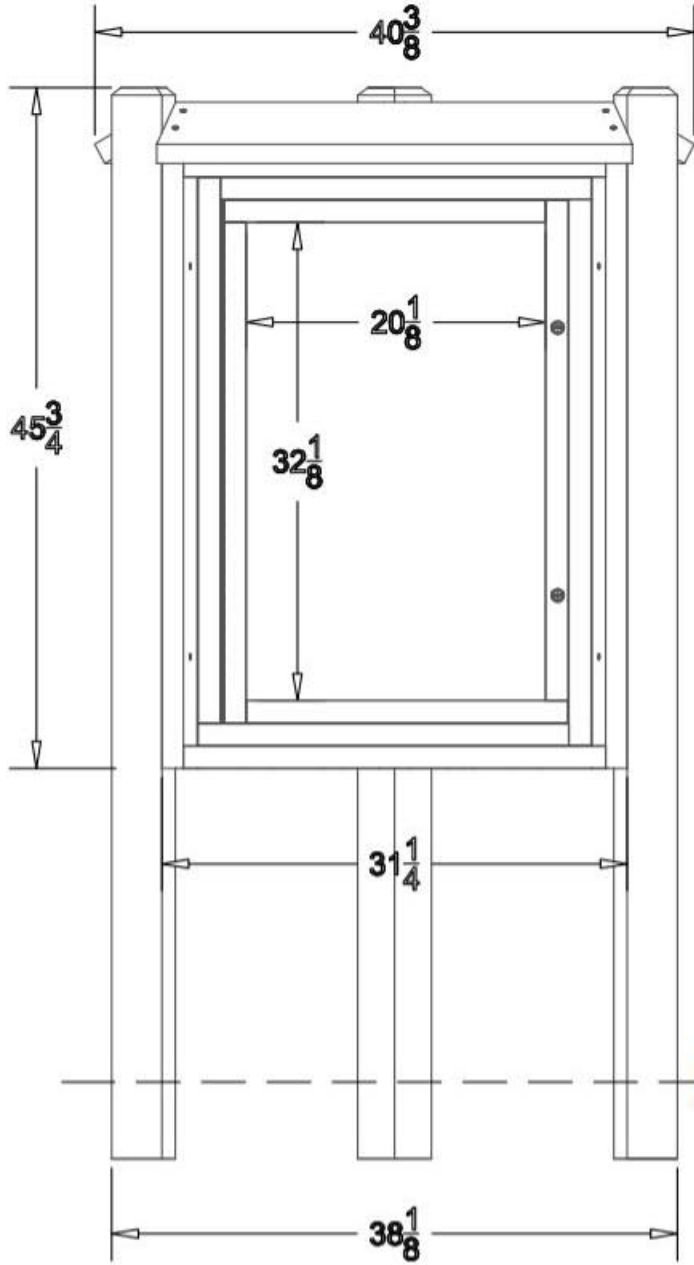

# Legacy Message Boards: Three Sided Kiosk

truncate to preferred height  
for **Surface** mounting